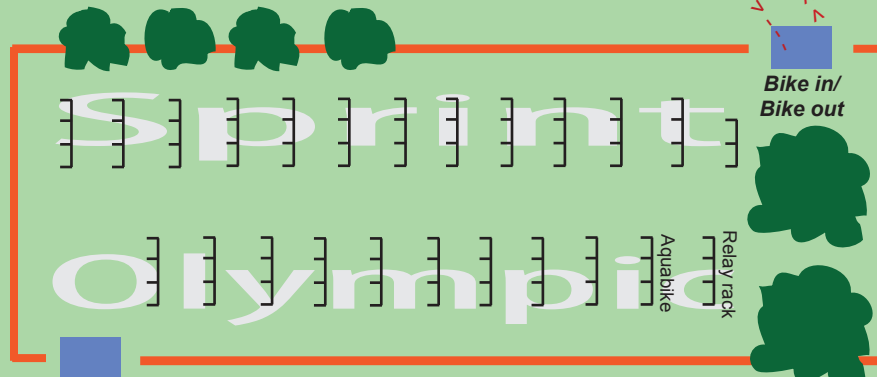

East Lake Road

Mount/
dismount line

>>> BIKE IN <<<

<<< BIKE OUT >>>

Cazenovia Lake Triathlon Area Layout Lakeside Park

Ambulance 2
Position 2

Swim in/
Run out

>>> RUN OUT <<<

<<< IN FROM SWIM >>>

Infield Parking (if dry)

FINISH

Warm-up swim entrance

Cazenovia Lake

No Parking

No Parking

Ambulance 1
Position 1
for swim